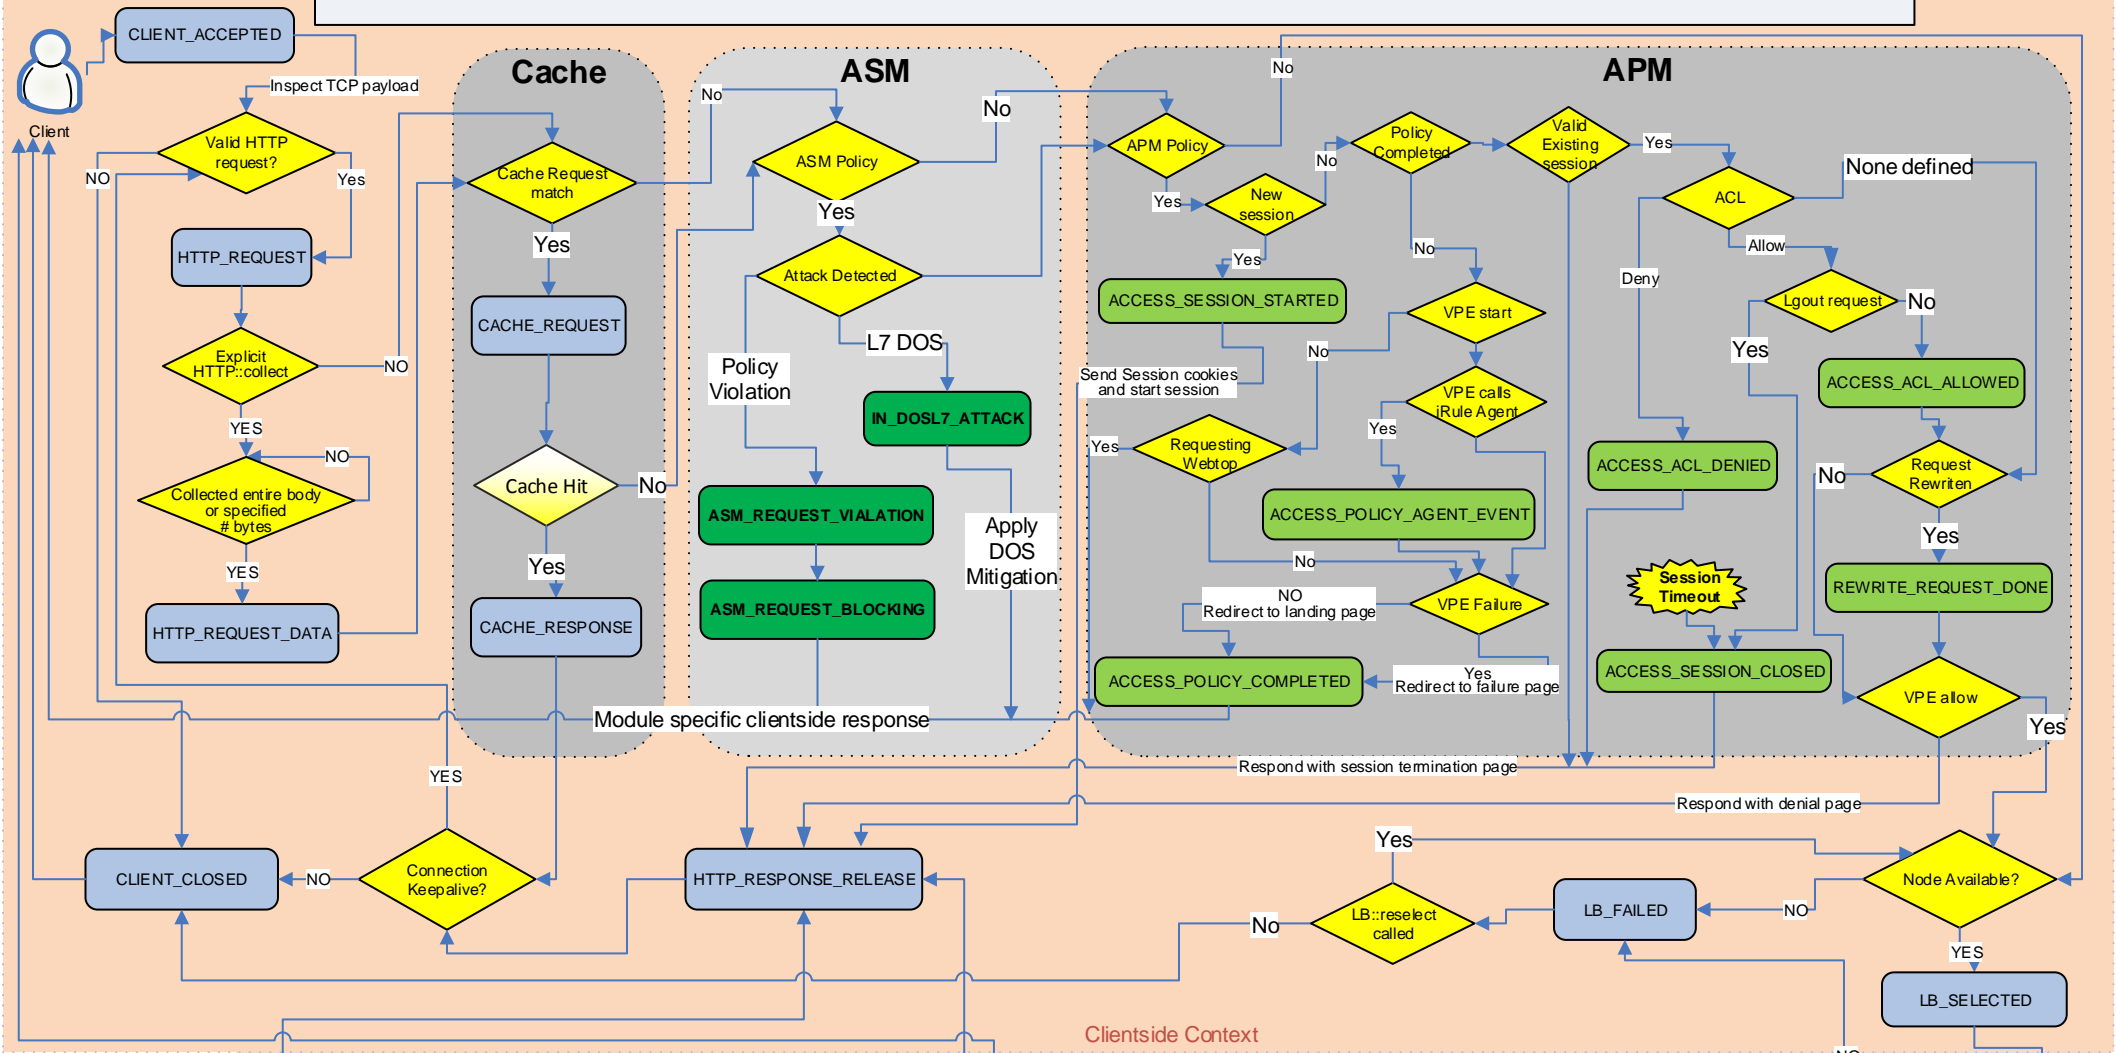

# Modules iRule Events

Client Side Context

Multi Module Events  
6/2/2016

**Legend**

- Client side HTTP Event
- Server side HTTP Event
- Access Event
- ASM Event

PROXY

Server Side Context