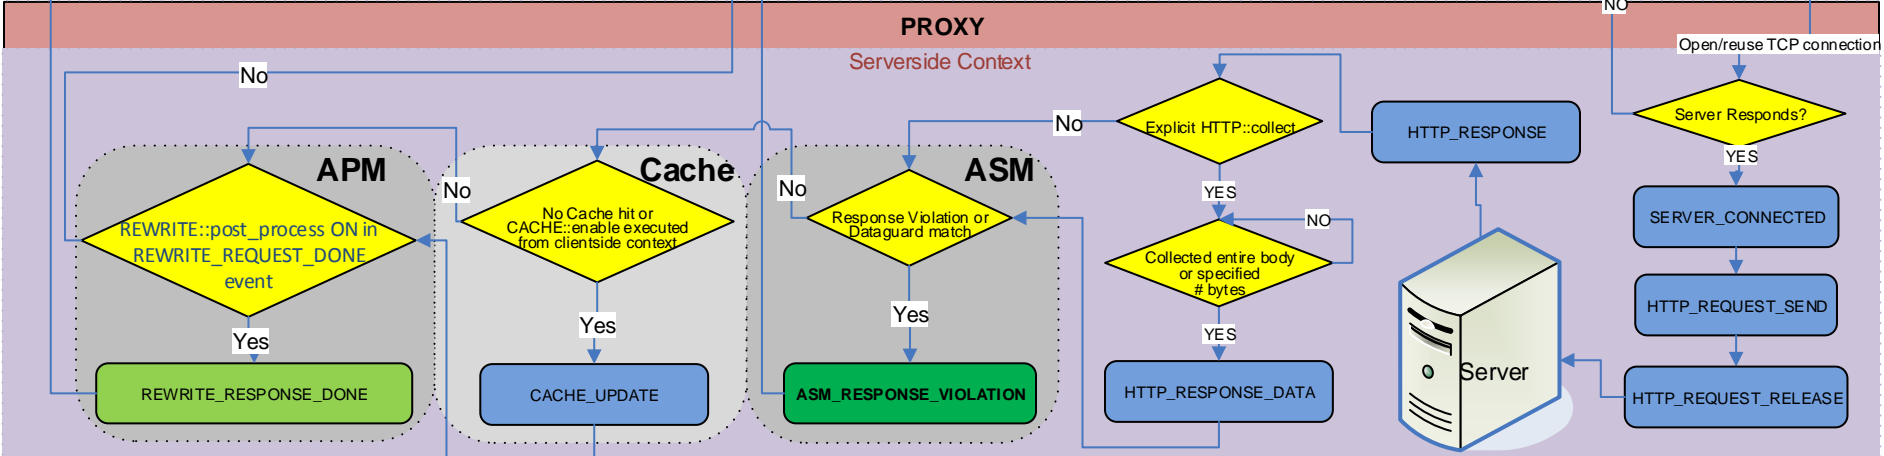

# Modules iRule Events

Client Side Context

Multi Module Events  
6/2/2016

**Legend**

- Client side HTTP Event
- Server side HTTP Event
- Access Event
- ASM Event

PROXY

Server Side Context